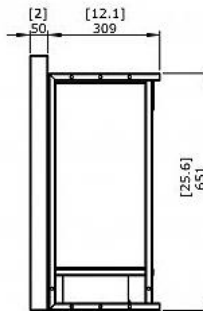

UTEcomfort

Curved series firebox 720CV
Technical details

Weight: 39.50 kg
 Model dimensions (mm): W 930, D 359, H 700
 Viewing area (mm): W 930, D 309, H 700
 Application: Indoor / outdoor
 Materials: Mild steel, toughened glass
 Colour: Black
 The 720CV Firebox comes with a stainless steel burner

Read the manual carefully before operating the burner. Physical model dimensions should be verified against cut out dimensions BEFORE installation begins to confirm tolerances align.

The Firebox 720CV is a manufacturer approved surround for the BS EN16647 Compliant XL500 burner.