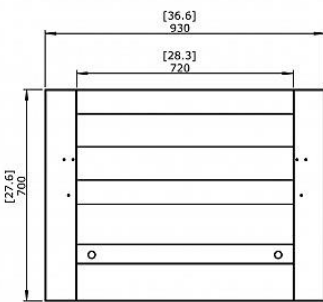

UTEcomfort

Curved series firebox 720CV
Technical details

Weight: 39.50 kg
 Model dimensions (mm): W 930, D 359, H 700
 Viewing area (mm): W 930, D 309, H 700
 Application: Indoor / outdoor
 Materials: Mild steel, toughened glass
 Colour: Black
 The 720CV Firebox comes with a stainless steel burner

Read the manual carefully before operating the burner. Physical model dimensions should be verified against cut out dimensions BEFORE installation begins to confirm tolerances align.

The Firebox 720CV is a manufacturer approved surround for the BS EN16647 Compliant XL500 burner.