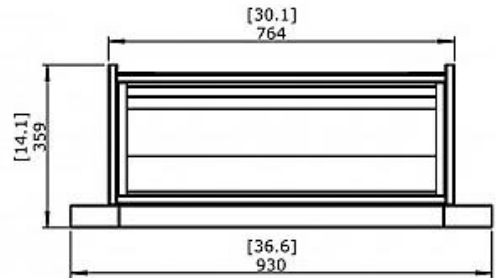

UTEcomfort

Curved series firebox 720CV
Technical details

Weight: 39.50 kg
 Model dimensions (mm): W 930, D 359, H 700
 Viewing area (mm): W 930, D 309, H 700
 Application: Indoor / outdoor
 Materials: Mild steel, toughened glass
 Colour: Black
 The 720CV Firebox comes with a stainless steel burner

Read the manual carefully before operating the burner. Physical model dimensions should be verified against cut out dimensions BEFORE installation begins to confirm tolerances align.

The Firebox 720CV is a manufacturer approved surround for the BS EN16647 Compliant XL500 burner.