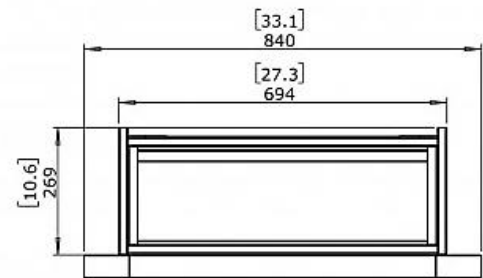

UTEcomfort

Curved series firebox 650CV
Technical details

Weight: 27.70 kg
 Model dimensions (mm): W 840, D 319, H 503
 Viewing area (mm): W 840, D 269, H 503
 Application: Indoor / outdoor
 Materials: Mild steel, toughened glass
 Colour: Black
 Firebox comes with a stainless steel burner

Read the manual carefully before operating the burner. Physical model dimensions should be verified against cut out dimensions BEFORE installation begins to confirm tolerances align.

The Firebox 650CV is a manufacturer approved surround for the BS EN16647 Compliant XS340 burner. Glass Charcoal included. This model is manufacturer approved for use with the UL Listed XS340 Burner.

VOLUME CAPACITY	HEATS ON AVERAGE	MINIMUM ROOM	THERMAL OUTPUT	FUEL EFFICIENCY
2.5 L	20 m ²	45 m ³	8530 BUT/hr 2.5 kW/h	5 h 2.5 Litres

*These values are indicative only and may vary depending on the model purchased, installation environment, and the composition of the e-NRG bioethanol sourced in each country.