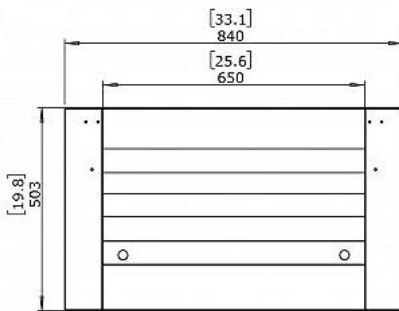

UTEcomfort

Curved series firebox 650CV
Technical details

Weight: 27.70 kg
 Model dimensions (mm): W 840, D 319, H 503
 Viewing area (mm): W 840, D 269, H 503
 Application: Indoor / outdoor
 Materials: Mild steel, toughened glass
 Colour: Black
 Firebox comes with a stainless steel burner

Read the manual carefully before operating the burner. Physical model dimensions should be verified against cut out dimensions BEFORE installation begins to confirm tolerances align.

The Firebox 650CV is a manufacturer approved surround for the BS EN16647 Compliant XS340 burner. Glass Charcoal included. This model is manufacturer approved for use with the UL Listed XS340 Burner.

VOLUME CAPACITY	HEATS ON AVERAGE	MINIMUM ROOM	THERMAL OUTPUT	FUEL EFFICIENCY
2.5 L	20 m ²	45 m ³	8530 BUT/hr 2.5 kW/h	5 h 2.5 Litres

*These values are indicative only and may vary depending on the model purchased, installation environment, and the composition of the e-NRG bioethanol sourced in each country.