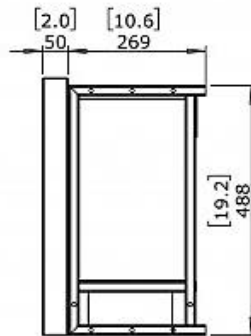

UTEcomfort

Curved series firebox 650CV
Technical details

Weight: 27.70 kg
 Model dimensions (mm): W 840, D 319, H 503
 Viewing area (mm): W 840, D 269, H 503
 Application: Indoor / outdoor
 Materials: Mild steel, toughened glass
 Colour: Black
 Firebox comes with a stainless steel burner

Read the manual carefully before operating the burner. Physical model dimensions should be verified against cut out dimensions BEFORE installation begins to confirm tolerances align.

The Firebox 650CV is a manufacturer approved surround for the BS EN16647 Compliant XS340 burner. Glass Charcoal included. This model is manufacturer approved for use with the UL Listed XS340 Burner.