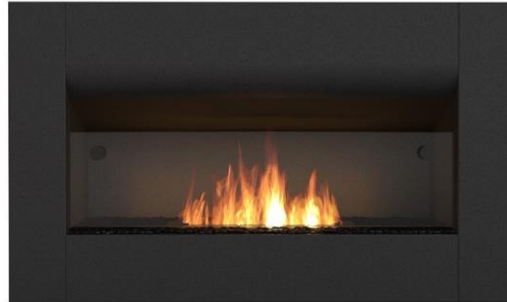

UTEcomfort

Curved series firebox 650CV
Technical details

Weight: 27.70 kg
 Model dimensions (mm): W 840, D 319, H 503
 Viewing area (mm): W 840, D 269, H 503
 Application: Indoor / outdoor
 Materials: Mild steel, toughened glass
 Colour: Black
 Firebox comes with a stainless steel burner

Read the manual carefully before operating the burner. Physical model dimensions should be verified against cut out dimensions BEFORE installation begins to confirm tolerances align.

The Firebox 650CV is a manufacturer approved surround for the BS EN16647 Compliant XS340 burner. Glass Charcoal included. This model is manufacturer approved for use with the UL Listed XS340 Burner.